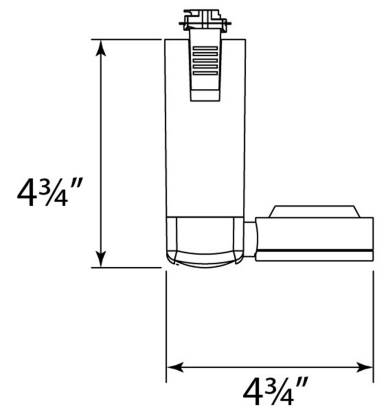

At a Glance

- Sturdy, Exquisite Construction
- 5-Year Limited Warranty on Integrated LED (Included with Purchase)
- Perfect Complement to Kitchens, Living Rooms, Hallways, Exhibits, Restaurants, Studios, and Many Other Indoor Areas
- Solid White Finish
- Powder-Coated Hard Surface Provides Long-Lasting Color and Corrosion/Scratch Resistance
- Go Green—Environmentally Friendly, Energy-Efficient Integrated LED
- Clean, Minimal, and Solid Color Design Blends in Seamlessly with Surroundings and Existing Décor
- Compact Light Fits Easily in Small Spaces
- Compatible with Volume Lighting 120V 1-Circuit/1-Neutral Track Systems V2702-6 (2 ft. Track Section), V2704-6 (4 ft. Track Section), V2706-6 (6 ft. Track Section), and V2708-6 (8 ft. Track Section)
- Compatible with Volume Lighting 120V 2-Circuit/1-Neutral Track Systems V2762-6 (2 ft. Track Section), V2764-6 (4 ft. Track Section), V2766-6 (6 ft. Track Section), and V2768-6 (8 ft. Track Section)
- Adjustable Track Head (90° Tilt from and 355° Rotation Around Vertical Axis)
- 30° Beam Angle / 790 Lumens / 3000K Color Temperature / 80 CRI
- Dimmable (TRIAC/ELV, 5% [120V Only])
- Suitable for Dry Locations Only
- Heat-Resistant Components Withstand Up to 9 Watts
- 1-Light Fixture (Integrated LED Included)
- Individually Inspected for Quality Assurance
- cETLus Rated for Safety

Thank you for your business! Visit us at www.VolumeLighting.com. All rights reserved. Subject to change without notice.